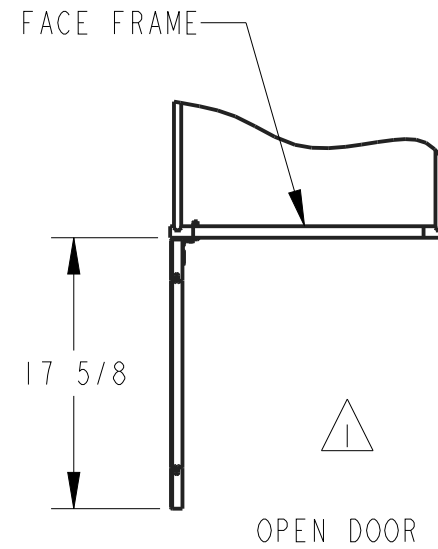

NOTES:

 OPEN DOOR VIEW INCLUDES HINGE SPACE OFFSET.

PRODUCT	HI	DOOR 1 SIZE	DOOR 2 SIZE
		ROUNDED TO THE NEAREST 1/32	
UPI884	84"	17 17/32" X 29 17/32"	17 17/32" X 49 9/32"
UPI890	90"	17 17/32" X 35 17/32"	17 17/32" X 49 9/32"
UPI896	96"	17 17/32" X 41 17/32"	17 17/32" X 49 9/32"

SIZE
A3

SCALE
0.071

SHEET
1 / 1

PRODUCT SHOWN UPI884

DOCUMENT STATUS **Released**

HARDWARE RESOURCES RESERVES THE RIGHT TO CHANGE SPECIFICATIONS WITHOUT NOTICE.
IN CASE OF A DISCREPANCY, ACTUAL PART GEOMETRY SUPERSEDES THIS DOCUMENT.