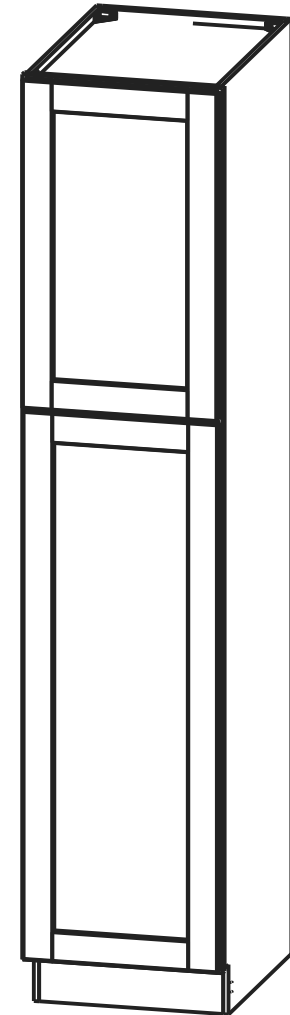

NOTES:

 OPEN DOOR VIEW INCLUDES HINGE SPACE OFFSET.

PRODUCT	HI	DOOR 1 SIZE	DOOR 2 SIZE
		ROUNDED TO THE NEAREST 1/32	
UPI884	84"	17 17/32" X 29 17/32"	17 17/32" X 49 9/32"
UPI890	90"	17 17/32" X 35 17/32"	17 17/32" X 49 9/32"
UPI896	96"	17 17/32" X 41 17/32"	17 17/32" X 49 9/32"

THIRD ANGLE PROJECTION

MATERIAL

FINISH

N/A

N/A

DRAWN BY
ANDY BROWN

DATE
30MAR2020

DESIGNED BY
NORTHPOINT

SIZE
A3

SCALE
0.071

SHEET
1 / 1

PRODUCT SHOWN UPI884

DOCUMENT STATUS **Released**

HARDWARE RESOURCES RESERVES THE RIGHT TO CHANGE SPECIFICATIONS WITHOUT NOTICE.
IN CASE OF A DISCREPANCY, ACTUAL PART GEOMETRY SUPERSEDES THIS DOCUMENT.