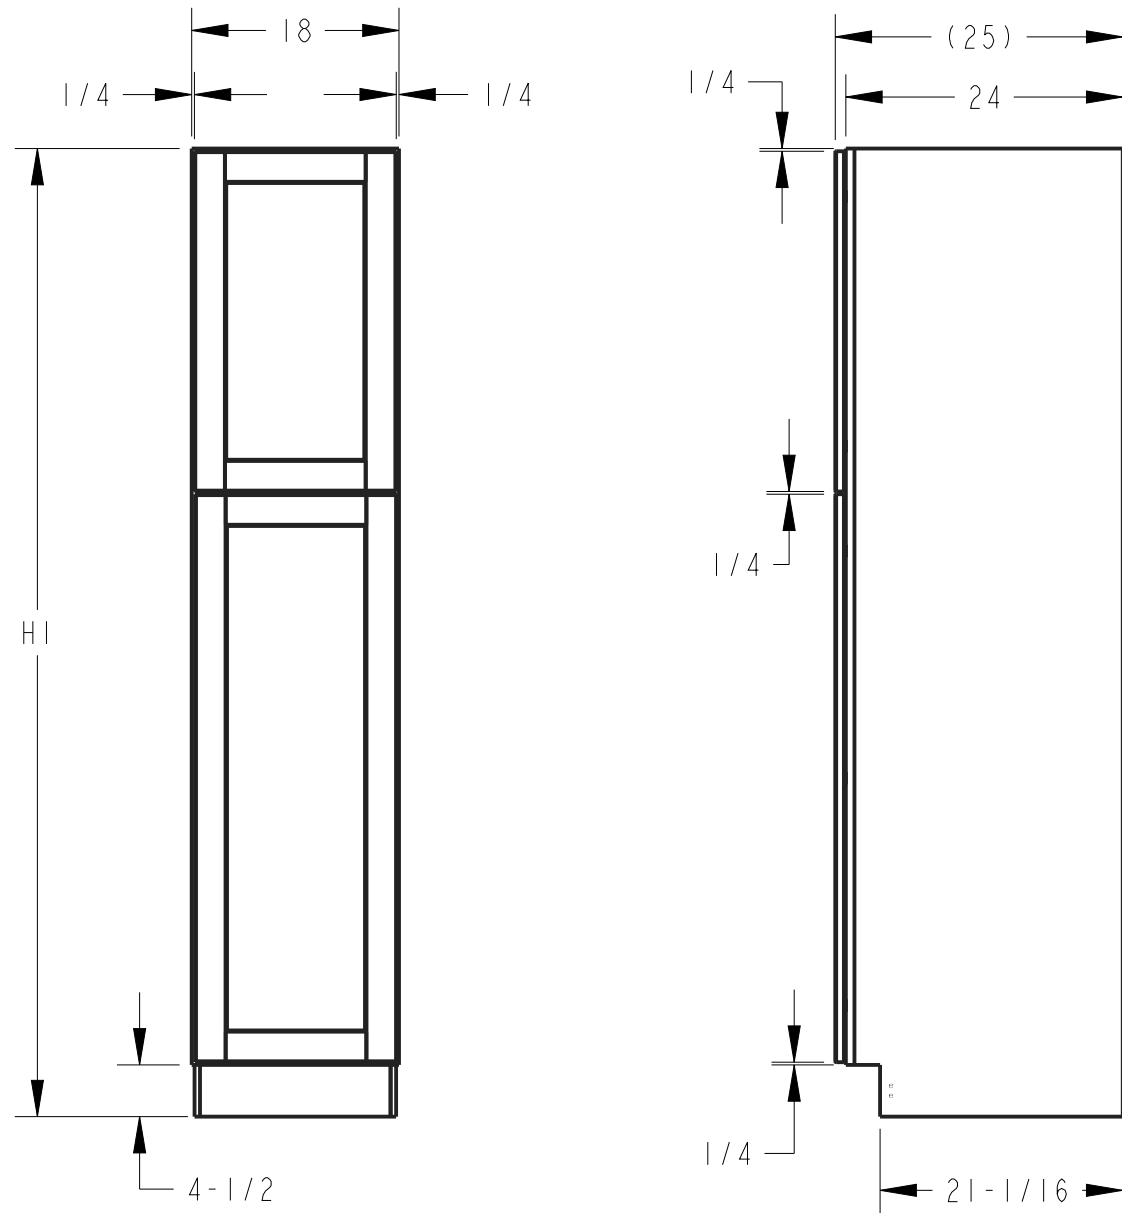

NOTES:

 OPEN DOOR VIEW INCLUDES HINGE SPACE OFFSET.

PRODUCT	HI	DOOR 1 SIZE	DOOR 2 SIZE
		ROUNDED TO THE NEAREST 1/32	
UPI884	84"	17 17/32" X 29 17/32"	17 17/32" X 49 9/32"
UPI890	90"	17 17/32" X 35 17/32"	17 17/32" X 49 9/32"
UPI896	96"	17 17/32" X 41 17/32"	17 17/32" X 49 9/32"

SIZE
A3

SCALE
0.071

SHEET
1 / 1

PRODUCT SHOWN UPI884

DOCUMENT STATUS **Released**

HARDWARE RESOURCES RESERVES THE RIGHT TO CHANGE SPECIFICATIONS WITHOUT NOTICE.
IN CASE OF A DISCREPANCY, ACTUAL PART GEOMETRY SUPERSEDES THIS DOCUMENT.